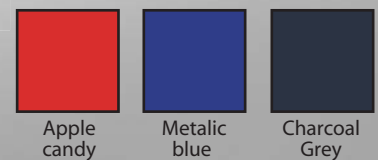

Available: